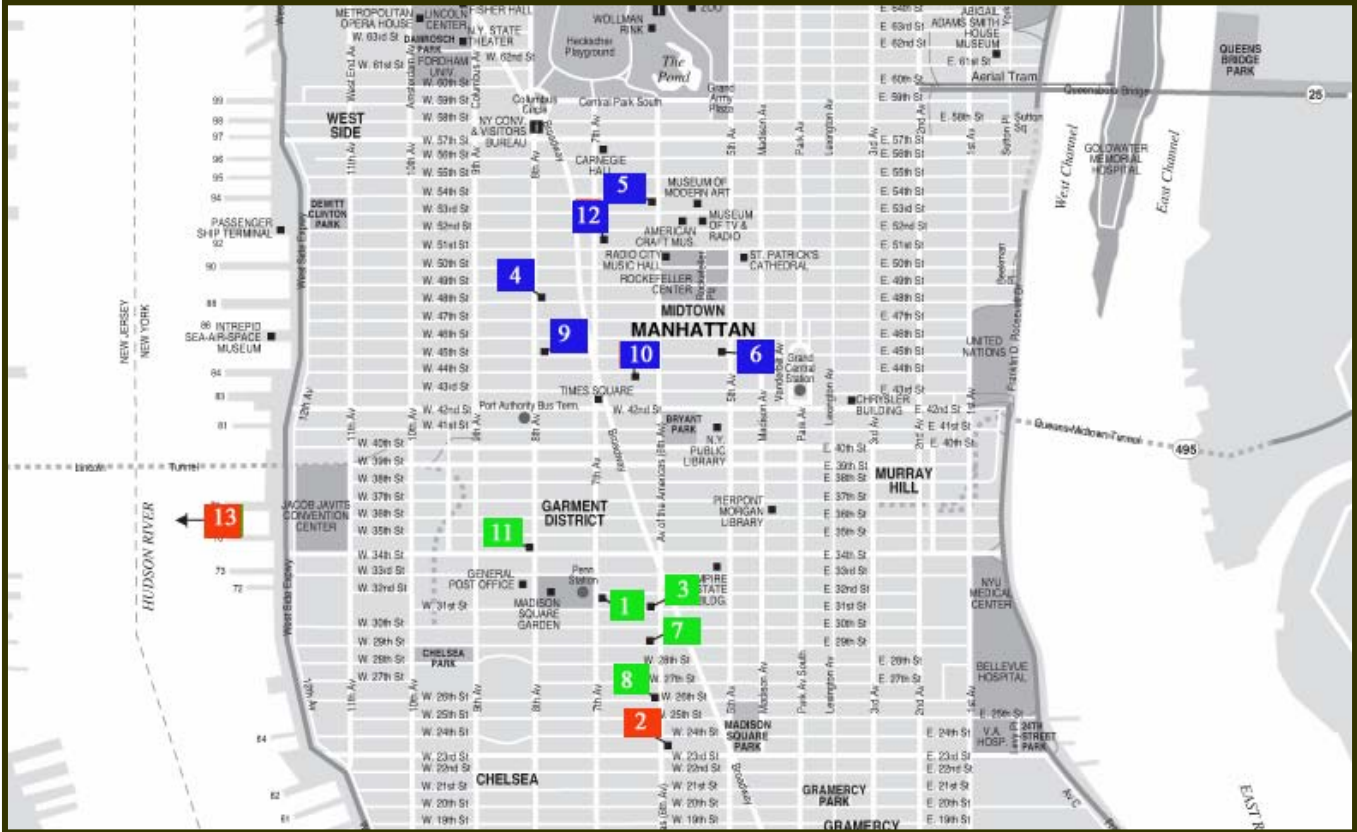

pdn

PHOTOPLUS
INTERNATIONAL CONFERENCE + EXPO

SHUTTLE INFORMATION

Route 1	Route 2
<i>On 53rd ST. off 6th AVE Services:</i>	<i>Penn Station – On 31st ST., BTW 7th & 8th AVE. by Green Awning Services:</i>
5 – Hilton New York Hotel	1 – Affinia Manhattan (South Gate)
<i>7th AVE BTW 52nd & 53rd (Across from Hotel) Services:</i>	3 – Hampton Inn – Madison Square Garden
12 – Sheraton Manhattan Hotel	7 – Holiday Inn Express – Madison Square Garden
<i>On 45th ST. off Broadway Services:</i>	8 – Holiday Inn NYC Manhattan (far walk)
4 – Hilton Garden Inn Times Square	11 – New Yorker
6 – Holiday Inn Express 5th AVE (far walk)	
9 – Milford Plaza	
10 – Millennium Broadway	

**No Shuttle Service to the following hotels: 2 – Hampton Inn Manhattan Chelsea & 13 – Sheraton Suites on the Hudson*

HOURS OF SERVICE

Thursday, October 23 & Friday, October 24	8:00 AM – 11:00 AM	4:00 PM – 6:30 PM (Route 1 until 7:45 PM)
Saturday, October 25	8:00 AM – 11:00 AM	4:00 PM – 6:30 PM

SHOW HOURS

Thursday, October 23 & Friday, October 24	9:00 AM – 5:00 PM
Saturday, October 25	10:00 AM – 4:00 PM